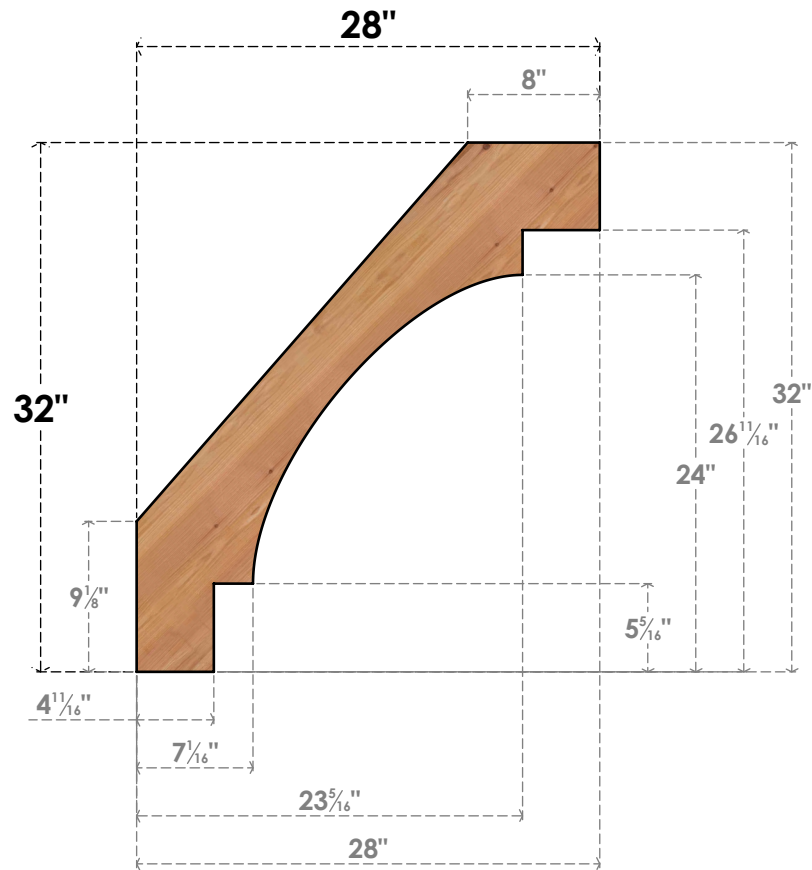

BRC06X28X32MRC00SWR

5 1/2"W X 28"D X 32"H MERCED SMOOTH BRACE, WESTERN RED CEDAR

SIDE

FRONT

EKENA MILLWORK
2300 WEST MAIN ST.
CLARKSVILLE, TX 75426
TOLL FREE: 866-607-0453
WWW.EKENAMILLWORK.COM

NOTES

1. INSTALLATION TO BE COMPLETED IN ACCORDANCE WITH MANUFACTURER'S SPECIFICATIONS.
2. DRAWING MAY NOT BE TO SCALE
3. THIS DRAWING IS INTENDED FOR DESIGN AND PLANNING PURPOSES ONLY.
4. ALL INFORMATION CONTAINED HEREIN WAS CURRENT AT THE TIME OF DEVELOPMENT BUT MUST BE REVIEWED AND APPROVED BY THE PRODUCT MANUFACTURER TO BE CONSIDERED ACCURATE.
5. PRODUCTS ARE NOT KILN DRIED. THIS ITEM IS UNIQUE AND WILL CONTAIN THE NATURAL VARIATIONS THAT THE WOOD SPECIES OFFERS. THIS MAY RESULT IN VARIATIONS UP TO 1/4"