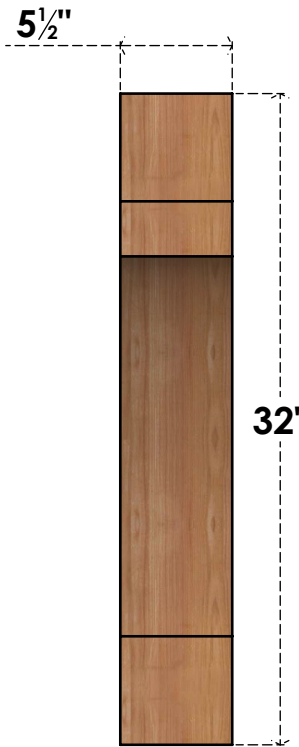

BRC06X28X32MRC00SWR

5 1/2"W X 28"D X 32"H MERCED SMOOTH BRACE, WESTERN RED CEDAR

SIDE

FRONT

EKENA MILLWORK
2300 WEST MAIN ST.
CLARKSVILLE, TX 75426
TOLL FREE: 866-607-0453
WWW.EKENAMILLWORK.COM

NOTES

1. INSTALLATION TO BE COMPLETED IN ACCORDANCE WITH MANUFACTURER'S SPECIFICATIONS.
2. DRAWING MAY NOT BE TO SCALE
3. THIS DRAWING IS INTENDED FOR DESIGN AND PLANNING PURPOSES ONLY.
4. ALL INFORMATION CONTAINED HEREIN WAS CURRENT AT THE TIME OF DEVELOPMENT BUT MUST BE REVIEWED AND APPROVED BY THE PRODUCT MANUFACTURER TO BE CONSIDERED ACCURATE.
5. PRODUCTS ARE NOT KILN DRIED. THIS ITEM IS UNIQUE AND WILL CONTAIN THE NATURAL VARIATIONS THAT THE WOOD SPECIES OFFERS. THIS MAY RESULT IN VARIATIONS UP TO 1/4"